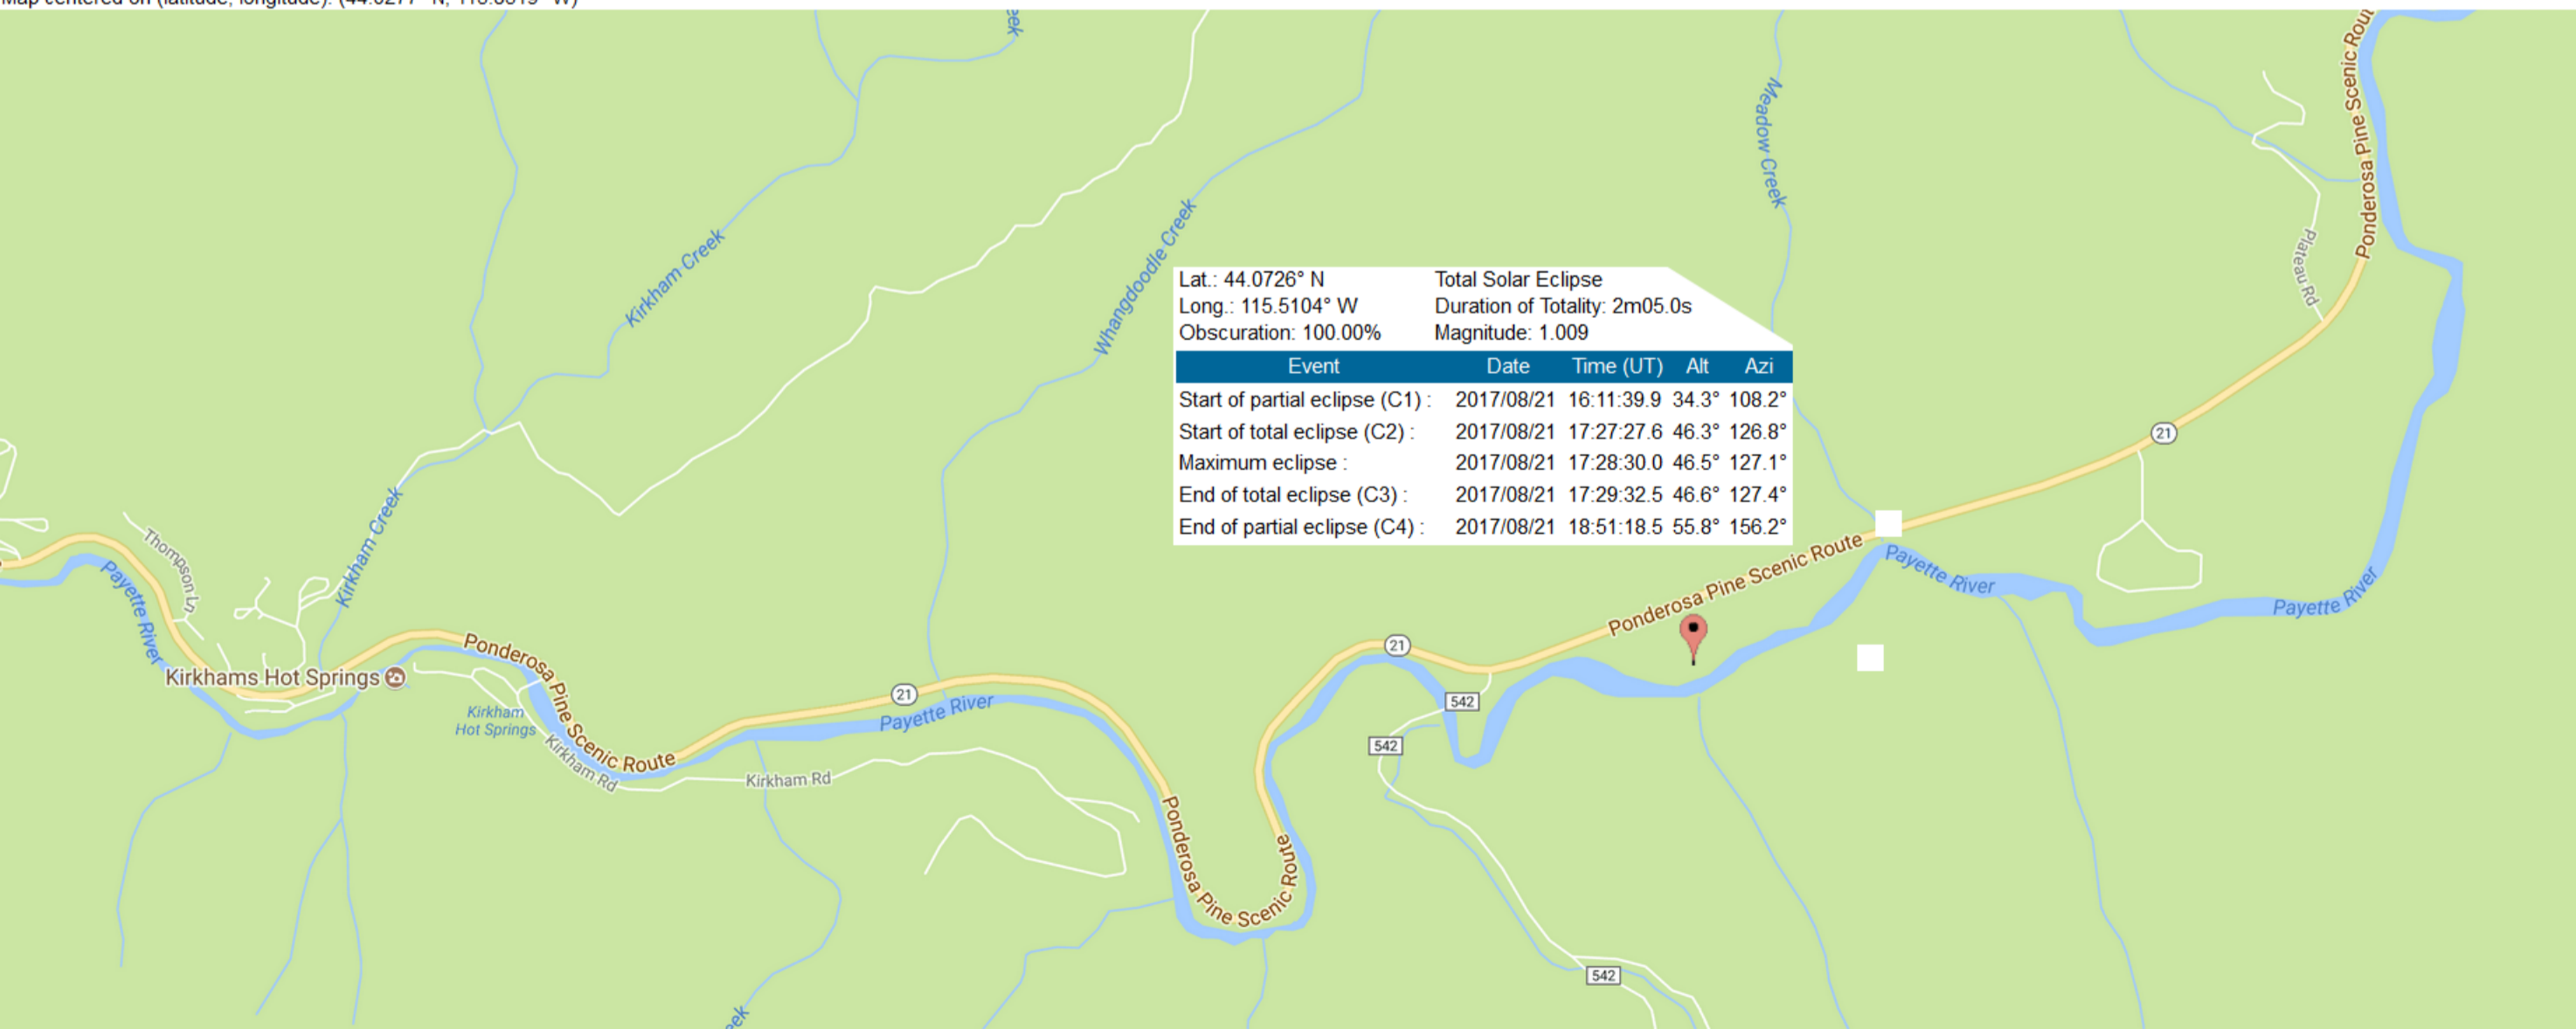

Map centered on (latitude, longitude): (44.0277° N, 115.8519° W)

Lat: 44.0726° N	Total Solar Eclipse			
Long.: 115.5104° W	Duration of Totality: 2m05.0s			
Obscuration: 100.00%	Magnitude: 1.009			
Event	Date	Time (UT)	Alt	Azi
Start of partial eclipse (C1) :	2017/08/21	16:11:39.9	34.3°	108.2°
Start of total eclipse (C2) :	2017/08/21	17:27:27.6	46.3°	126.8°
Maximum eclipse :	2017/08/21	17:28:30.0	46.5°	127.1°
End of total eclipse (C3) :	2017/08/21	17:29:32.5	46.6°	127.4°
End of partial eclipse (C4) :	2017/08/21	18:51:18.5	55.8°	156.2°